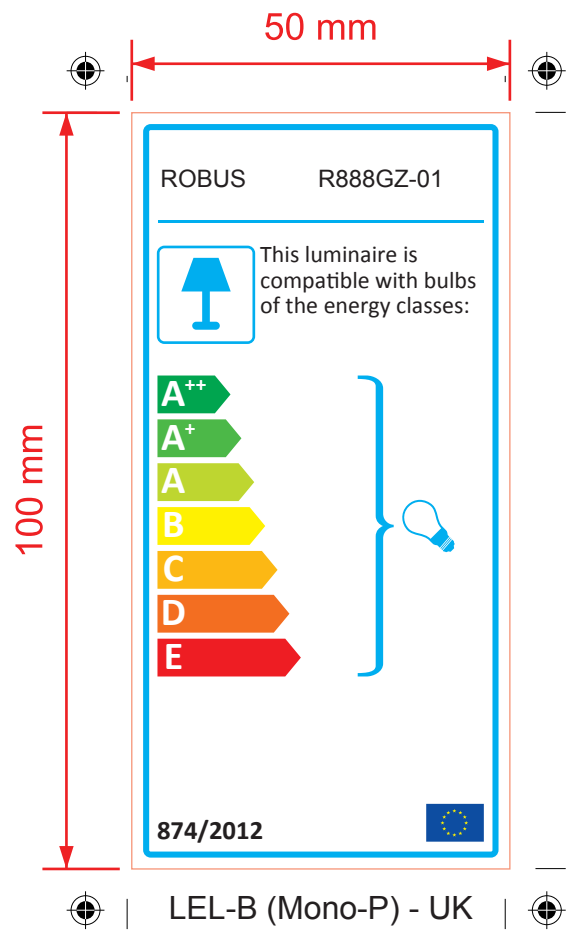

LEL-B (Mono-L) - UK
50mm x 100mm

LEL-B (Mono-P) - UK
100mm x 50mm